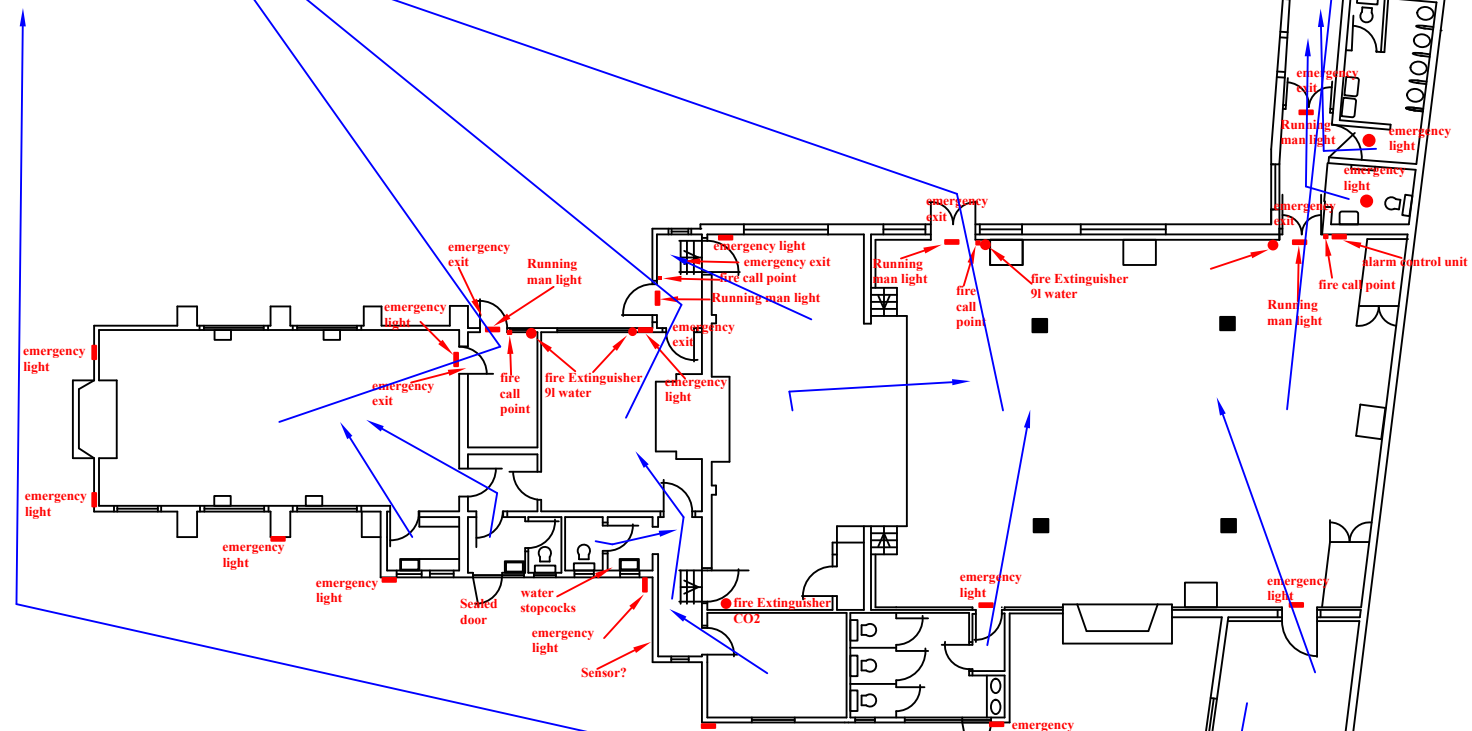

Assembly Point in Car Park

Emergency Lighting and Exit Routes

Chilham Village Hall

Drg CVH 3d 09/09/13