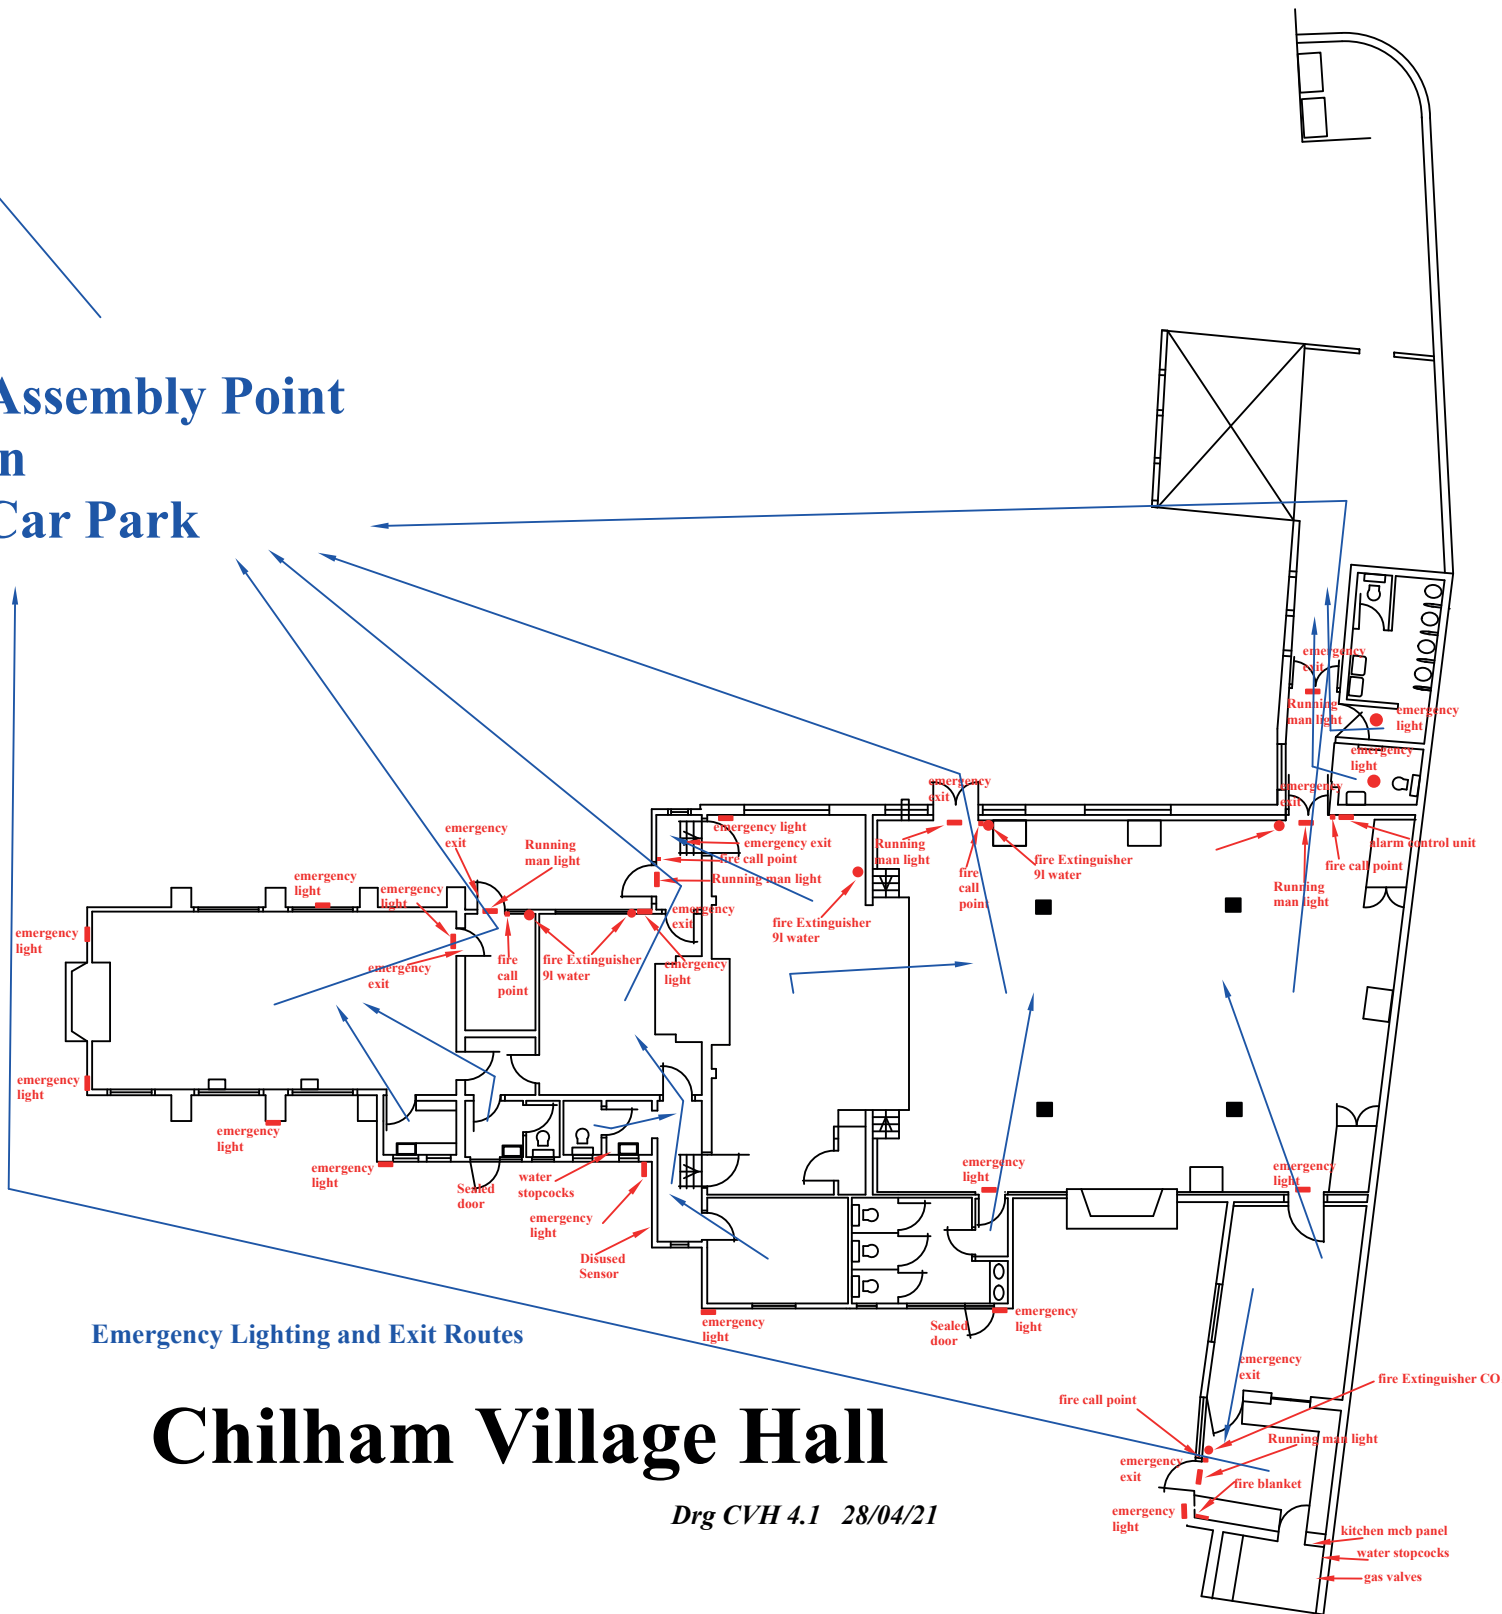

Assembly Point in Car Park

Emergency Lighting and Exit Routes

Chilham Village Hall

Drq CVH 4.1 28/04/21